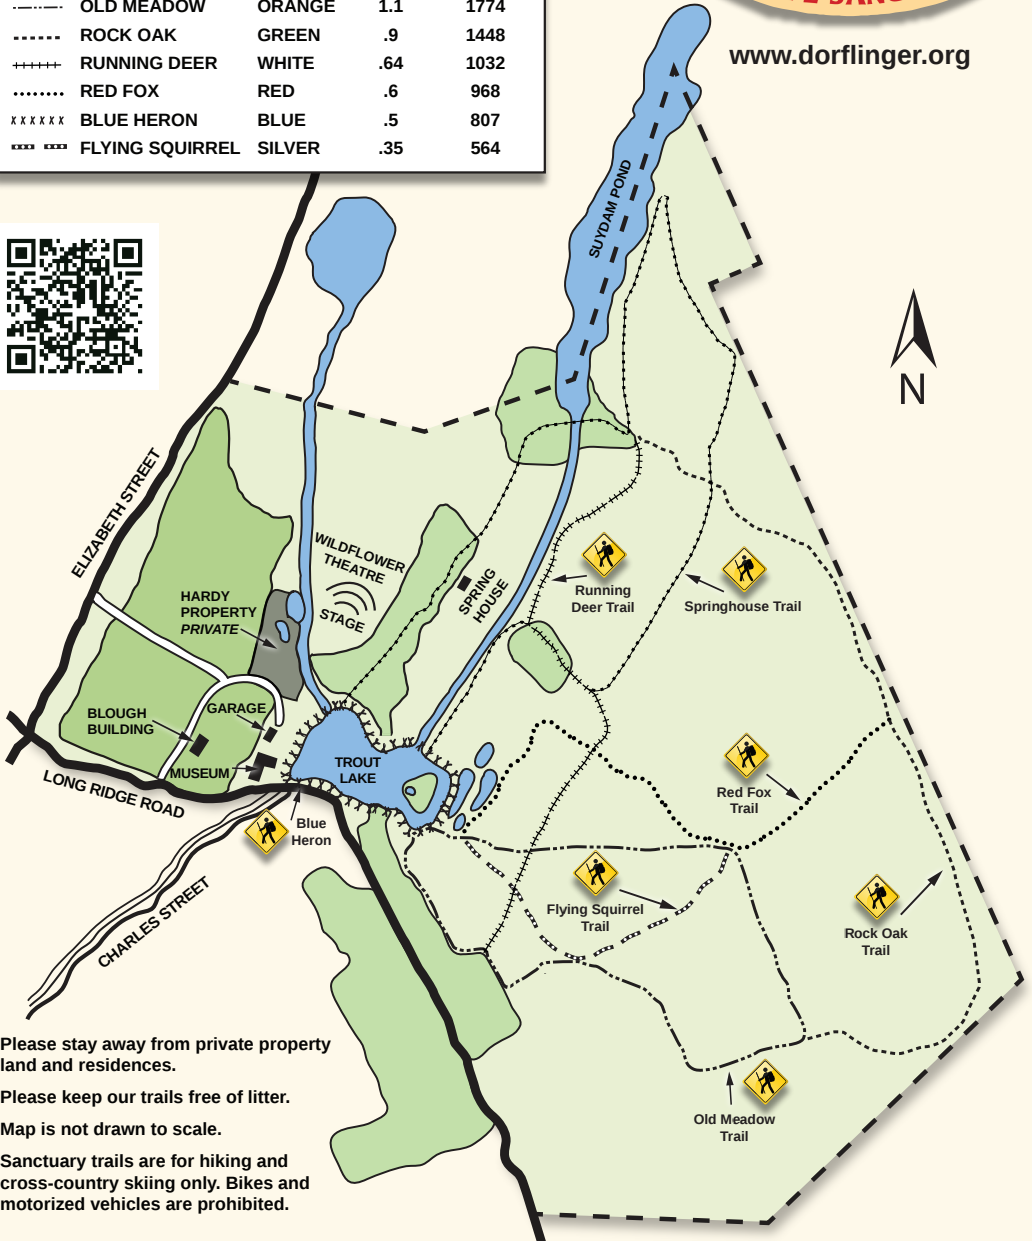

TRAIL LEGEND

TRAIL NAME	BLAZED	MILES	METERS
-----	YELLOW	1.4	2258
-.-.-.-	ORANGE	1.1	1774
.....	GREEN	.9	1448
+++++	WHITE	.64	1032
.....	RED	.6	968
xxxxxx	BLUE	.5	807
-----	SILVER	.35	564

www.dorflinger.org

Please stay away from private property land and residences.

Please keep our trails free of litter.

Map is not drawn to scale.

Sanctuary trails are for hiking and cross-country skiing only. Bikes and motorized vehicles are prohibited.